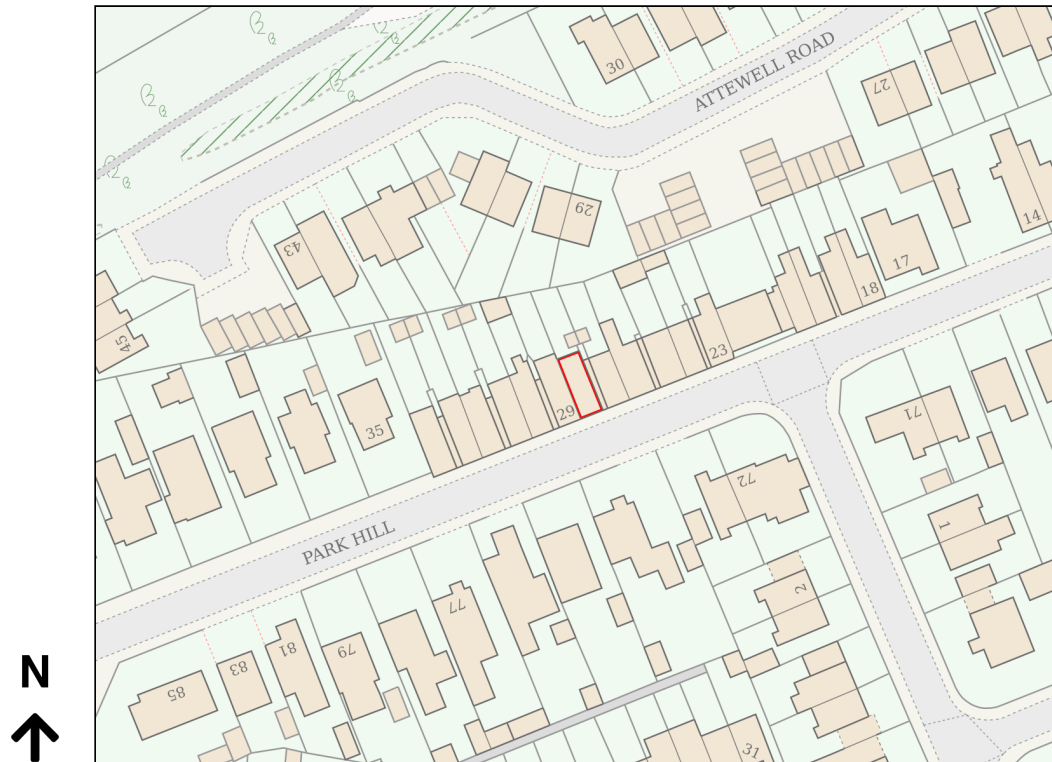

# Location Plan

Site Address: 28, Park Hill, Awsworth, NG16 2RD

Date Produced: 09-Aug-2024

Scale: 1:1250 @A4

Planning Portal Reference: PP-13306920v2